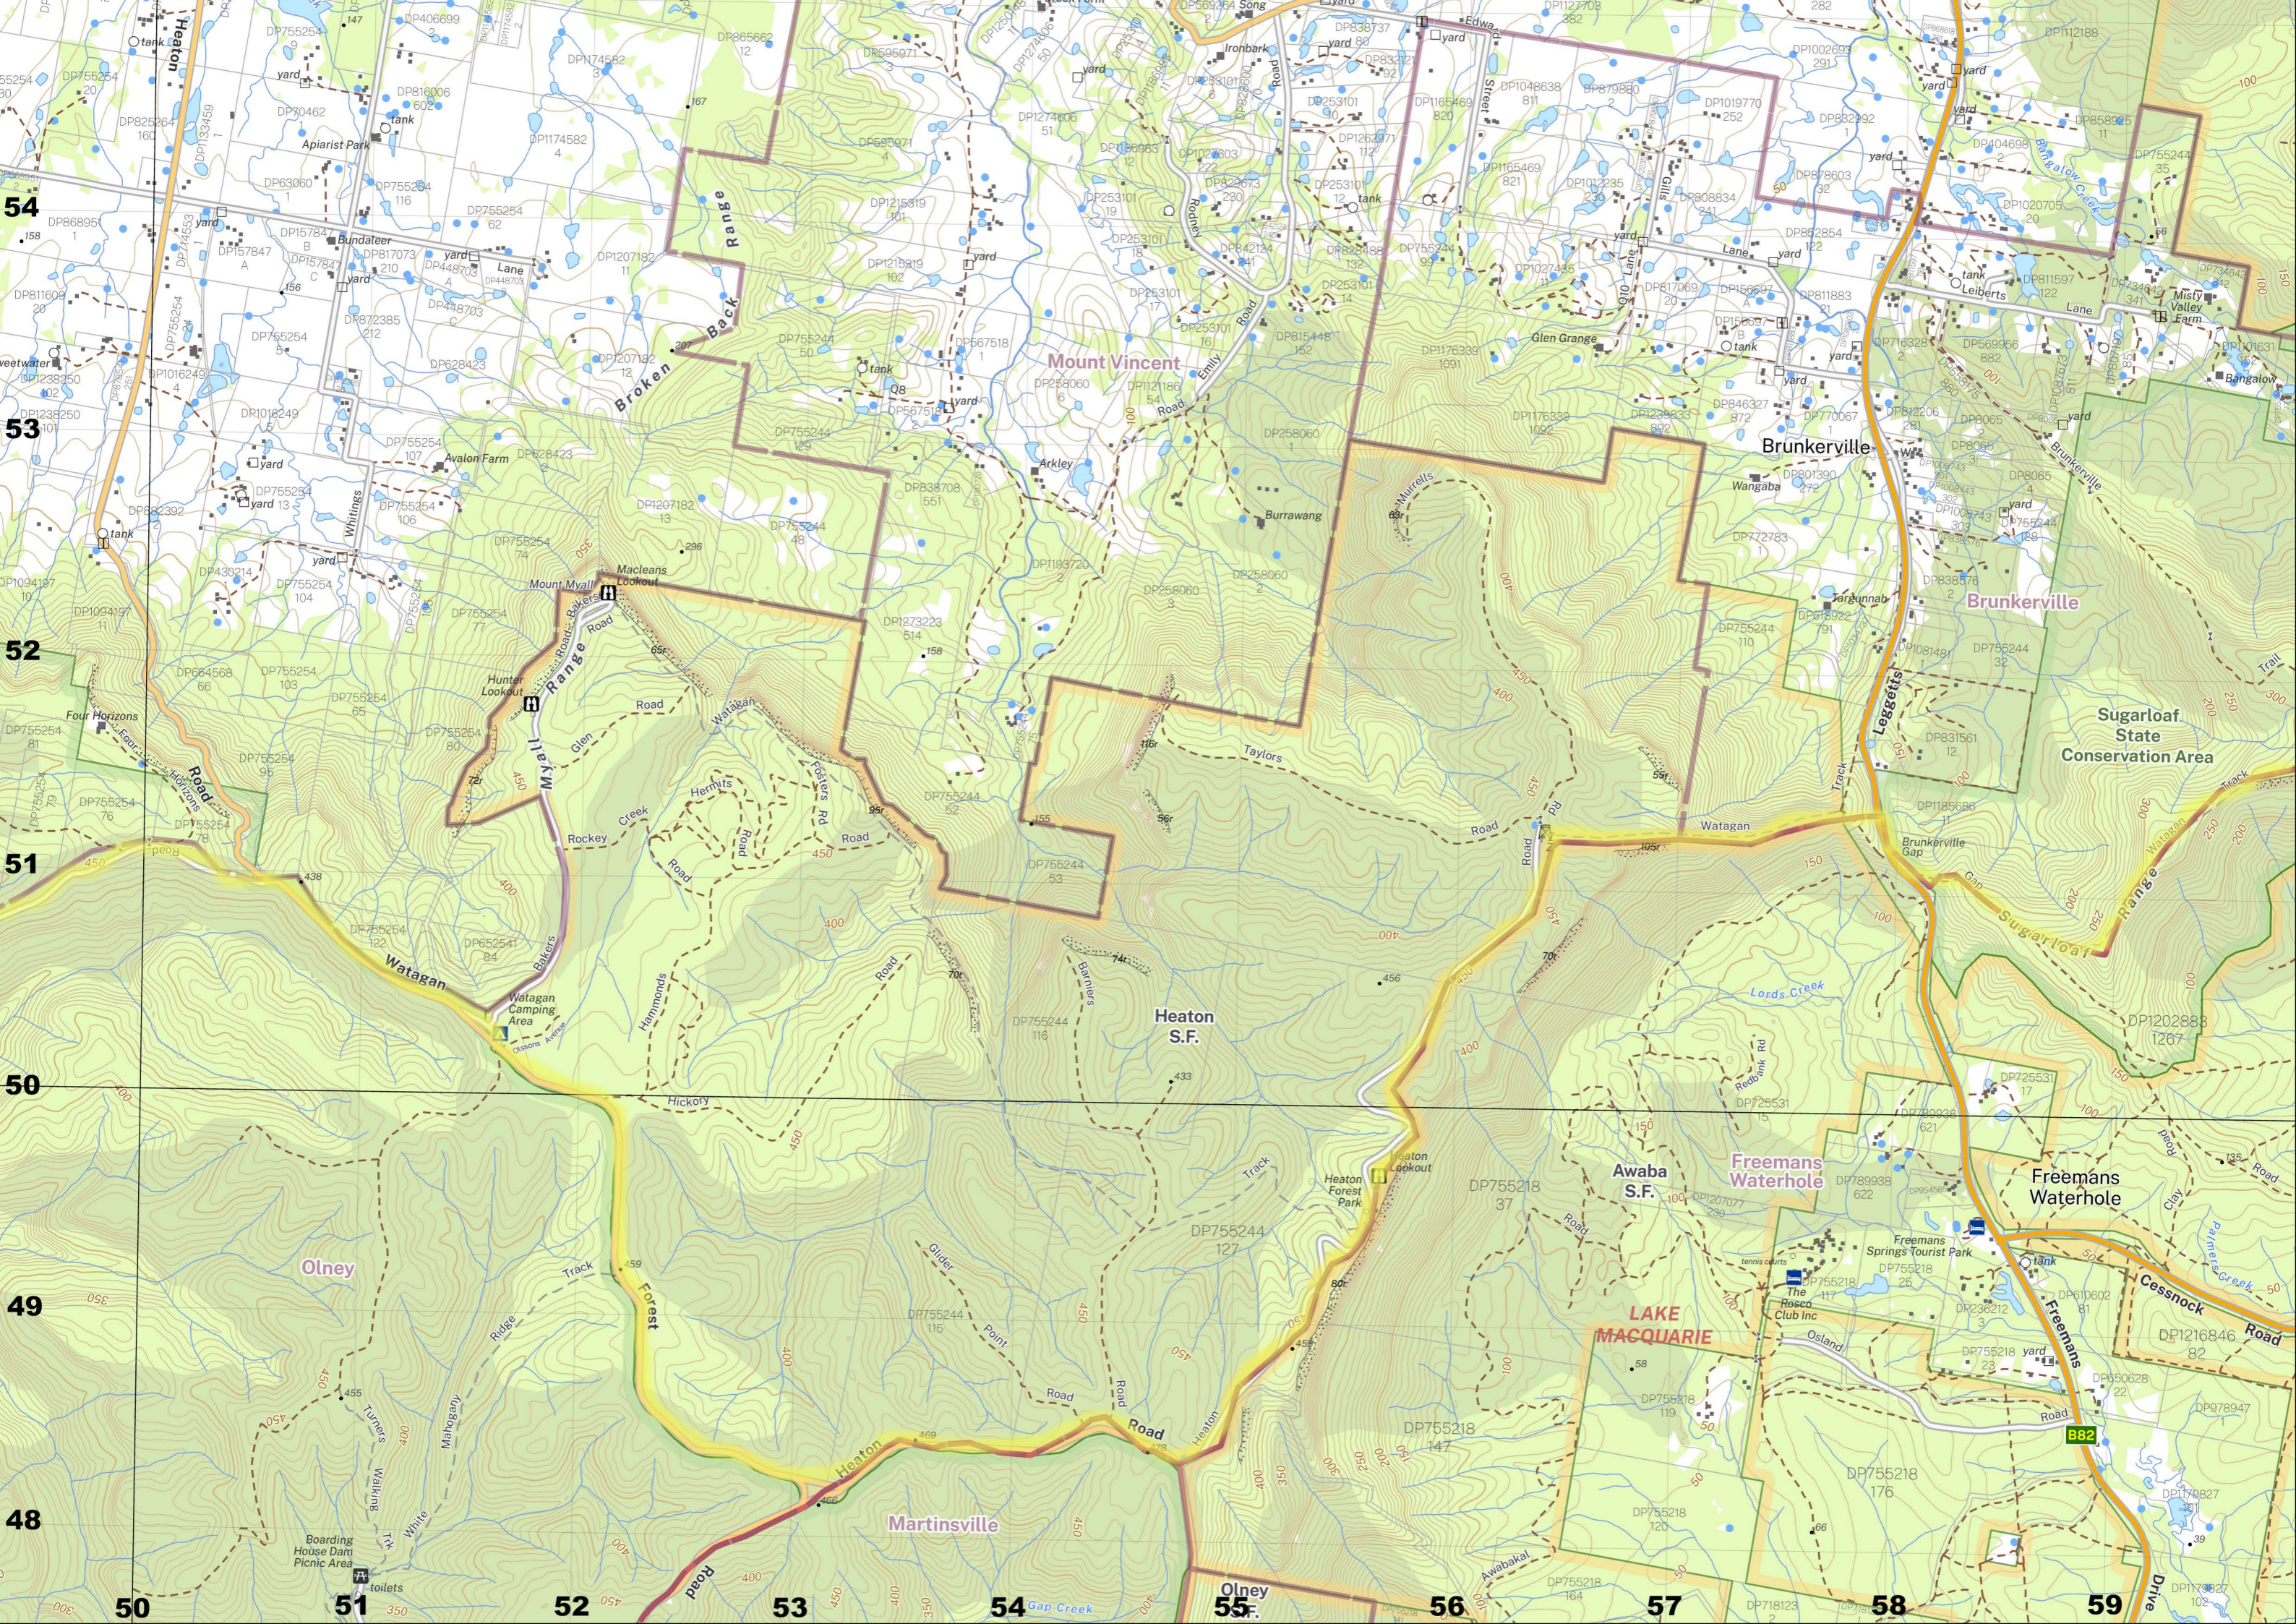

Sugarloaf State Conservation Area

Killingworth

LAKE MACQUARIE

Brunkerville

Wakefield

Teralba

Freemans Waterhole

Wakefield

55

54

53

52

51

50

49

50

Mount Vincent

Brunkerville

Brunkerville

Sugarloaf State Conservation Area

Heaton S.F.

Freemans Waterhole

Freemans Waterhole

Olney

LAKE MACQUARIE

Martinsville

Olney

57

58

59

54

53